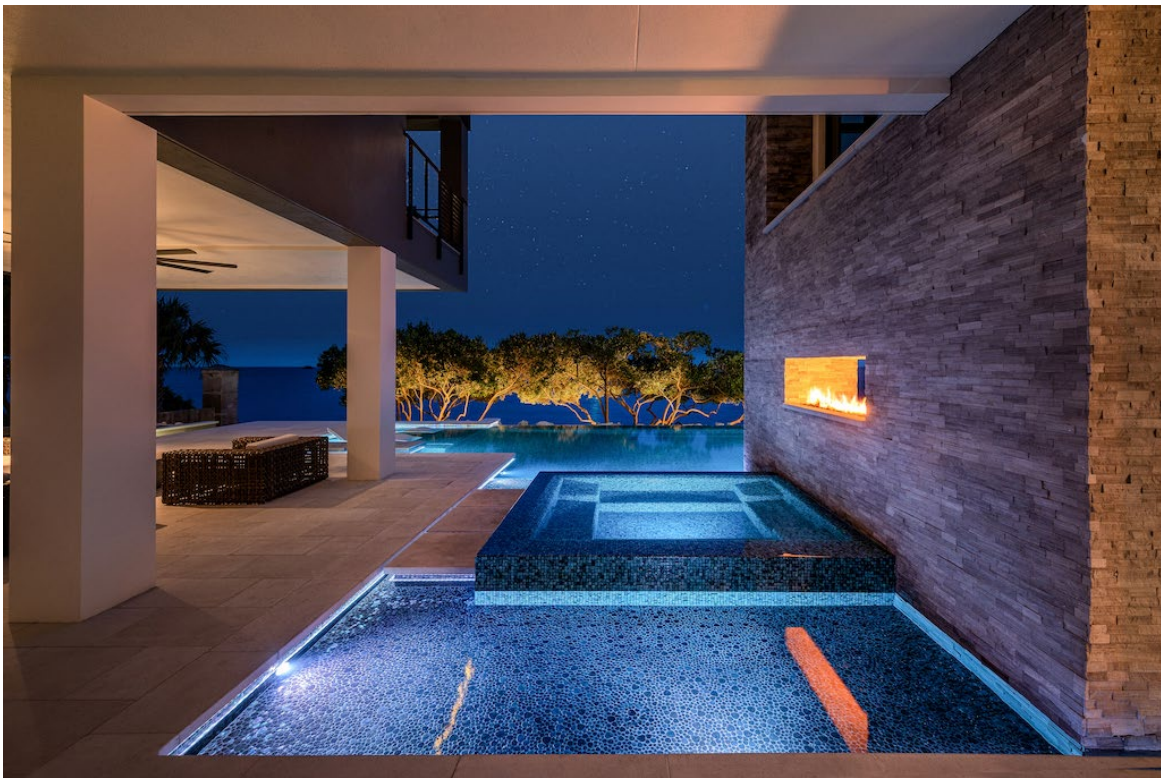

The heart of Nirvana beats in rhythm with nature's grace. As one enters the space, the eyes are greeted by a stand of Mangrove trees mirrored in the tranquil pool—a homage to Mother Nature's artistry. These rare, unassuming shrubs become the focal point, adorning the outdoor canvas with their understated beauty.

Photo Credit: Jimi Smith Photography

The design narrative continues with the pool's clean lines and angles, seamlessly blending earth, fire, and water. Here, the Hughes' philosophy of integrating natural elements with modern design takes center stage. The pool, a stunning centerpiece, resonates with an organic allure, harmonizing seamlessly with the surrounding textures of wood and stone.