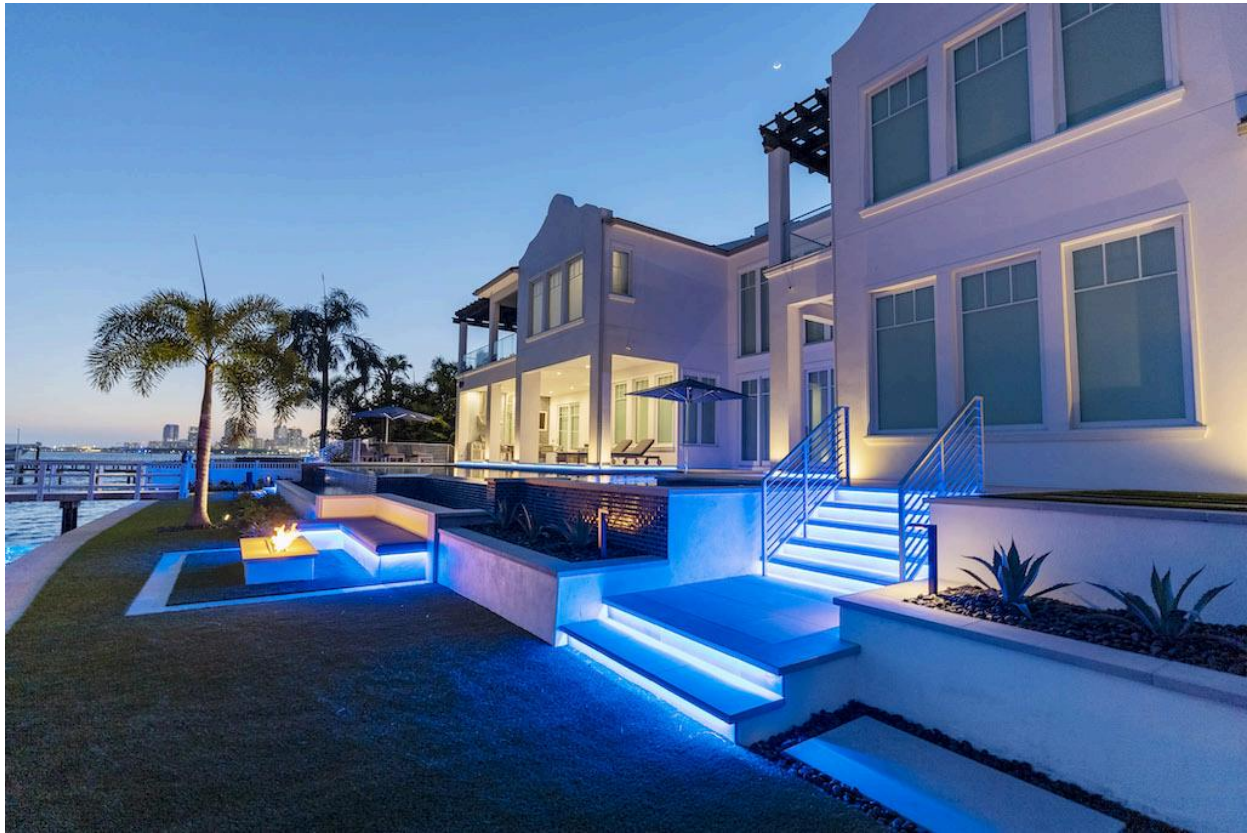

# Ryan Hughes Design is Transforming Tampa Bay: Bayview Isle

SHARE THIS POST!

March 4, 2025 by

Photo Credit: Ryan Hughes Design

Located on the stunning shores of Tampa Bay, *Bayview Isle* is a beautiful outdoor living space that combines modern design with the natural beauty around it. Designed and built by the award-winning *Ryan Hughes Design* team, this custom space

is made to feel both simple and dramatic, with thoughtful touches that make it a perfect retreat both day and night.

Photo Credit: Ryan Hughes Design

At the heart of Bayview Isle is an infinity-edge pool and spa, designed to give the illusion that the water flows directly into the bay. The all-glass tile waterfall edge adds a clean, modern touch while blending seamlessly with the surroundings. The pool area is surrounded by stylish plantings and structures that enhance the peaceful atmosphere and bring nature right into the design.

One of the standout features of Bayview Isle is the attention to comfort and style. A private lounging pergola offers a peaceful spot to relax, while porcelain stairs lead down to a cozy fire lounge by the water with custom seating. It's a space made for both quiet moments and lively gatherings, balancing relaxation with entertainment.

As the sun sets, the lighting design comes to life, extending the beauty of the space into the evening. Illuminated steps lead from every area of the retreat down to the private dock on Tampa Bay, offering stunning views and making the space perfect for enjoying day or night.